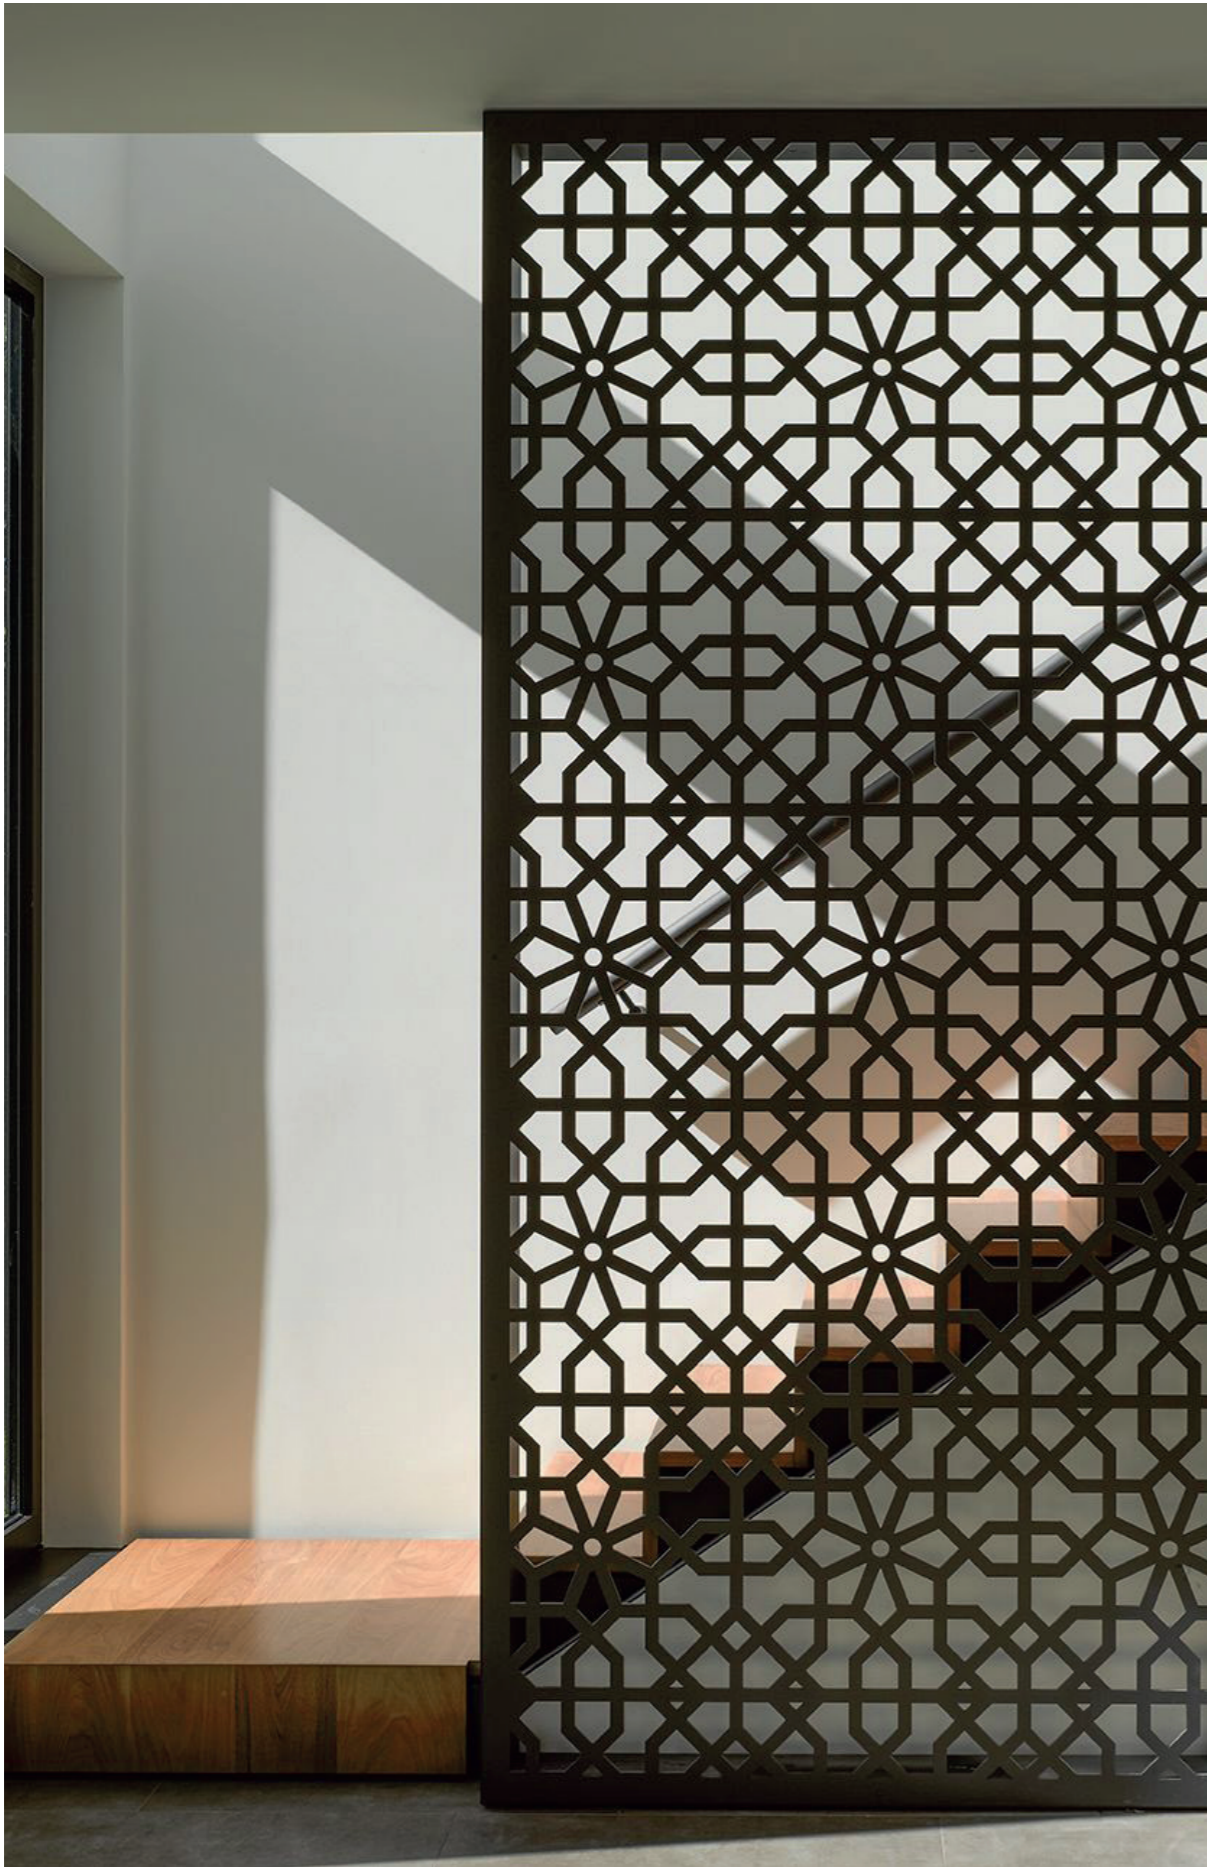

Laser Cut Decor Panels

Add character to your space and let the light shine through with our custom laser cut decorative panels.

With a choice of metal or MDF, these panels can be customised with any shape and RAL colour you have in mind.

Installation services available.

Colourful Films

To achieve an ambient effect, let in a shimmer of colours through the panel gaps with our optional colourful films.