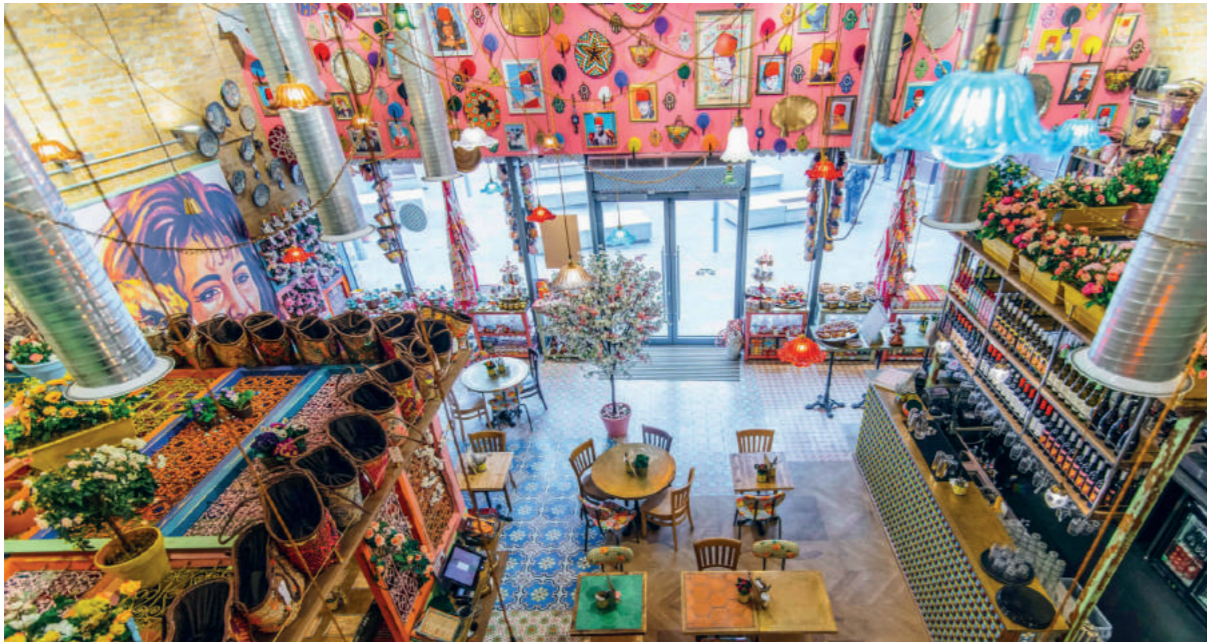

Installations

We love to get hands on with our work, from design to production to installation. It allows us to oversee every detail of your project to make sure you receive it exactly how you want it.

Besides, every step towards your product installation should be exciting and stress-free so our service is as quick and simple as possible.

We'll first start by carrying out a detailed survey at your fitting site, we'll then draw up some ideas and finalise the design. After agreeing a start date, we'll fit your items and take care of any other elements required for completion.

Only the best and most experienced installers are deployed to your site

---

We will remove any items we have previously installed and dispose of them in an eco friendly way

---

We will aim to fit your new products within 14 days of design approval*.

We will provide the complete solution so there's no need to find specialist tradespeople

---

*Depending on manufacturing scales. Please speak to a member of our creative team for more details.

Project Comptoir Libanais. Design, print, signs and installations by Shadow On Thames.